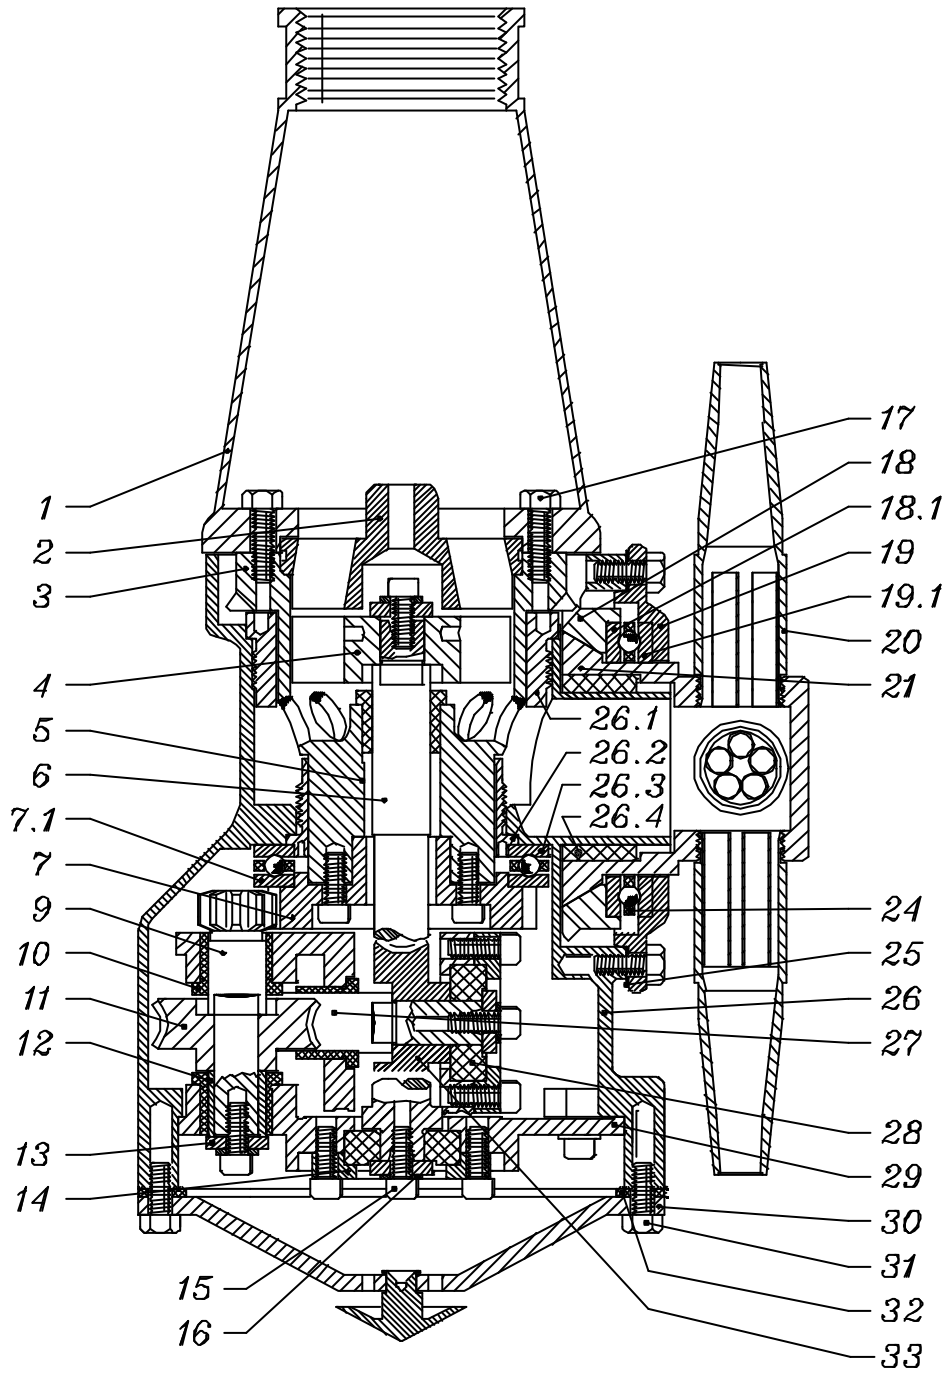

## Spare Parts

Toftejorg TZ-74

Cross Sectional Drawing, Toftejorg TZ-74

**Standard Spare Part Kit for Toftejorg TZ-74/TZ-74 self cleaning version,  
Article No. TE21D299**

Part No.	Description	No.
TE21A367	Worm wheel, PEEK	2 pcs.
TE21A525	Main bush, PEEK	1 pcs.
TE21A570	Slide bearing, PEEK	2 pcs.
TE21A585	Collar bush, PEEK	3 pcs.

**Service Kit for Toftejorg TZ-74/ TZ-74 self cleaning version, Article No. TE21D285**

For machines delivered January 1, 1986 – June 30, 1993

Part No.	Description	No.
TE21B328	Stem, complete	1 pcs.
TE21C536	4 Nozzle hub	1 pcs.
TE21D522	Hub collar	1 pcs.
TE21A525	Main bush, PEEK	1 pcs.
TE21A570	Slide bearing, PEEK	2 pcs.
TE21A367	Worm wheel, PEEK	2 pcs.
TE411K	Turbine shaft	1 pcs.
TE826-1	Ball race	4 pcs.
TE21A380	Ball retainer w. balls	2 pcs.
TE21A585	Collar bush, PEEK	3 pcs.
TE828Z	Horizontal shaft	1 pcs.

**Service Kit for Toftejorg TZ-74/ TZ-74 self cleaning version, Article No. TE21D286**

For machines delivered after July 1, 1993

Part No.	Description	No.
TE21A525	Main bush, PEEK	1 pcs.
TE21A570	Slide bearing, PEEK	2 pcs.
TE21A367	Worm wheel, PEEK	2 pcs.
TE411K	Turbine shaft	1 pcs.
TE826-1	Ball race	4 pcs.
TE21A380	Ball retainer w. balls	2 pcs.
TE21A585	Collar bush, PEEK	3 pcs.
TE828Z	Horizontal shaft	1 pcs.
TE21D522	Hub collar	1 pcs.