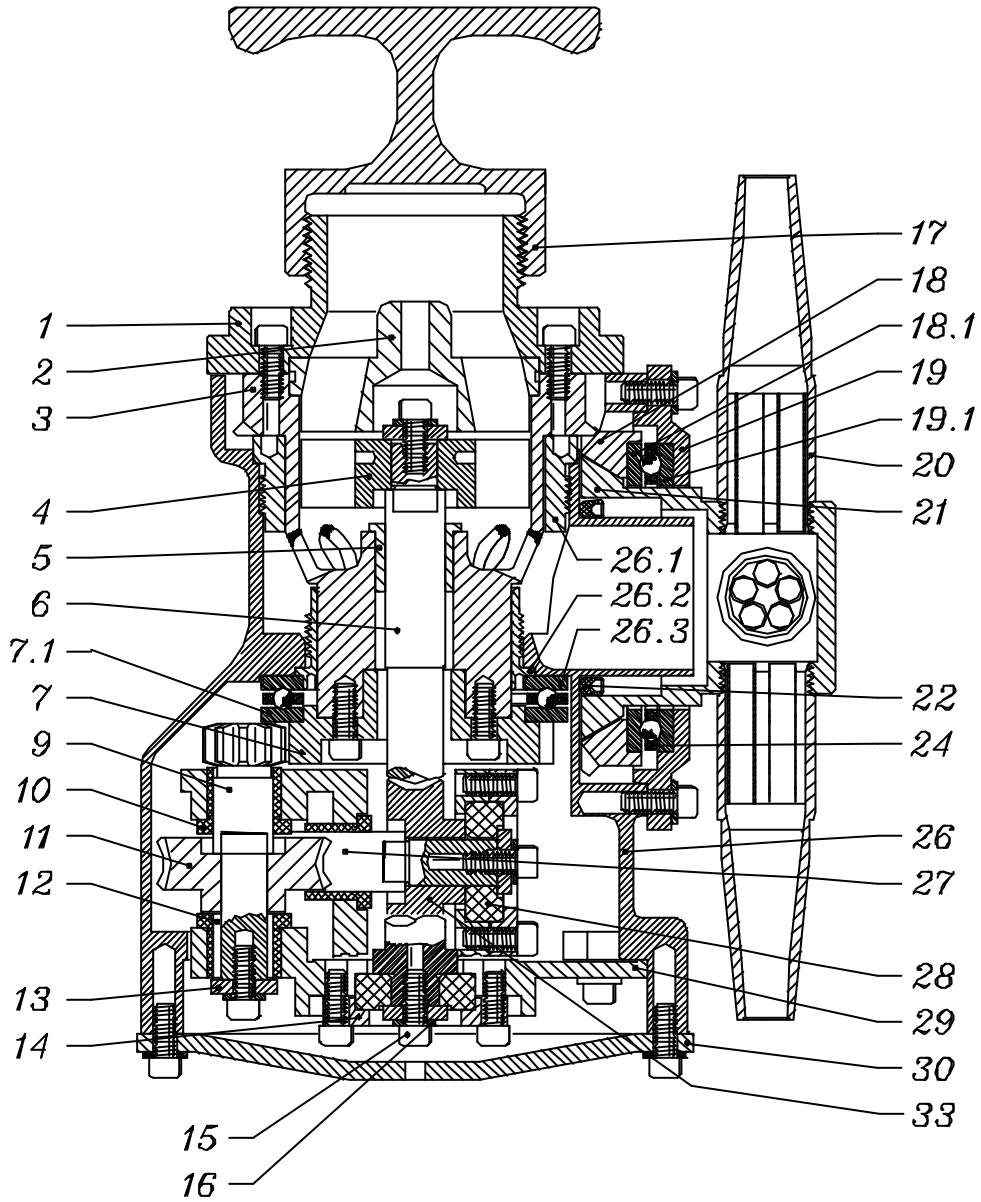

Cross Sectional Drawing, Toftejorg TZ-67

Reference List of Parts, Toftejorg TZ-67

Pos.	Ref.No.	No./ unit	Description	Material	Remarks
1	TE21B500	1	Nipple 1½" BSP	AISI 316L	Spare part
	TE21B501	1	Nipple 1½" NPT	AISI 316L	Spare part
2	TE703	1	Guide 100%	AISI 316L	Spare part
	TE803-0	1	Guide ring 0%	AISI 316L	Spare part
3	TE21B526	1	Stem	AISI 316L	Spare part
4	TE705	1	Impeller 100%	AISI 316L	Spare part
5	TE21A525	1	Main bush	PEEK	Wear part
6	TE411K	1	Turbine shaft	AISI 316L	Wear part
7	TE712-13	1	Gear wheel w. ball race	AISI 316L	Spare part
7.1	TE826-1	1	Ball race	AISI 316L	Wear part
9	TE814	1	Pinion	AISI 316L	Spare part
10	TE21A585	3	Collar bush	PEEK	Wear part
11+33	TE21A367	1	Worm wheel w. reinforcem.	PEEK	Wear part
12	TE817	1	Journal	AISI 316L	Spare part
13	TE719A	4	Washer	AISI 316L	Spare part
14	TE731	2	Bearing cover	AISI 316L	Spare part
15	TE118	38	Screw	A4	Spare part
16	TE156	18	Spring washer	A4	Spare part
17	TE801A	1	Handle	Bronze	Spare part
18	TE722S	1	Bevel gear w. ball race	AISI 316L	Spare part
18.1	TE826-1	1	Ball race	AISI 316L	Wear part
19	TE21B340	1	Hub cover w. ball race	AISI 316L	Spare part
19.1	TE826-1	1	Ball race	AISI 316L	Wear part
20	TE50A006	4	Nozzle, ø6 mm	AISI 316L	Spare part
	TE50A007	4	Nozzle, ø7 mm	AISI 316L	Spare part
	TE50A008	4	Nozzle, ø8 mm	AISI 316L	Spare part
	TE50A010	2	Nozzle, ø10 mm	AISI 316L	Spare part
20.1	TE50A000	2	Plug	AISI 316L	Spare part
21	TE21C536	1	Hub	AISI 316L	Spare part
22	TE21B549	1	Lip seal	ACO212CF	Wear part
24	TE21A380	2	Ball retainer w. balls	Tefzel200/AISI316	Wear part
26	TE727Z4	1	Body	AISI 316L	Not available
26.1	TE21B520	1	Main collar upper	PEEK	Wear part
26.2	TE21B521	1	Main collar lower	PEEK	Wear part
26.3	TE826-1	1	Ball race	AISI 316L	Wear part
27	TE828Z	1	Horizontal shaft	AISI 316L	Wear part
28	TE21A570	2	Slide bearing	PEEK	Wear part
29	TE730	1	Gear frame	AISI 316L	Spare part
30	TE733-5	1	Bottom cover	AISI 316L	Spare part
33	TE21A367	1	Worm wheel w. reinforcem.	PEEK	Wear part